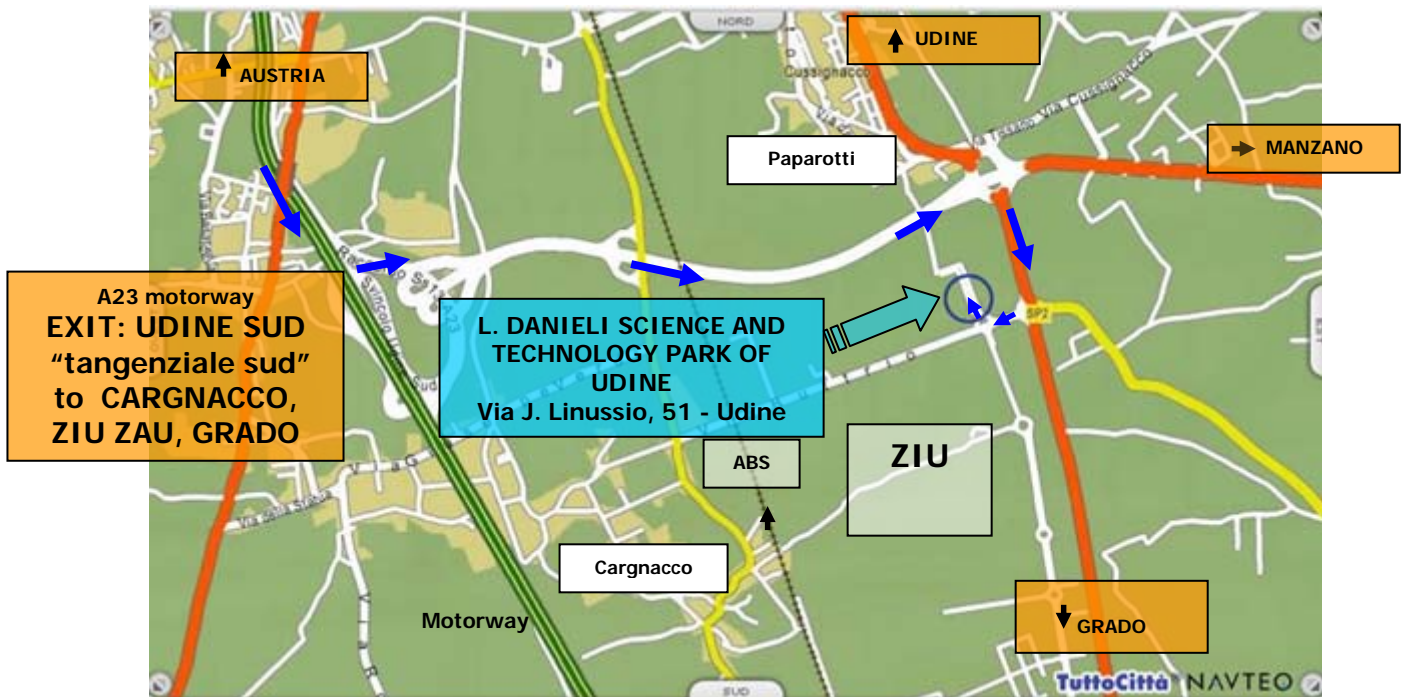

## HOW TO REACH LUIGI DANIELI SCIENCE AND TECHNOLOGY PARK OF UDINE

Follow the blue arrows from Palmanova – Tarvisio (A23) motorway UDINE SUD exit